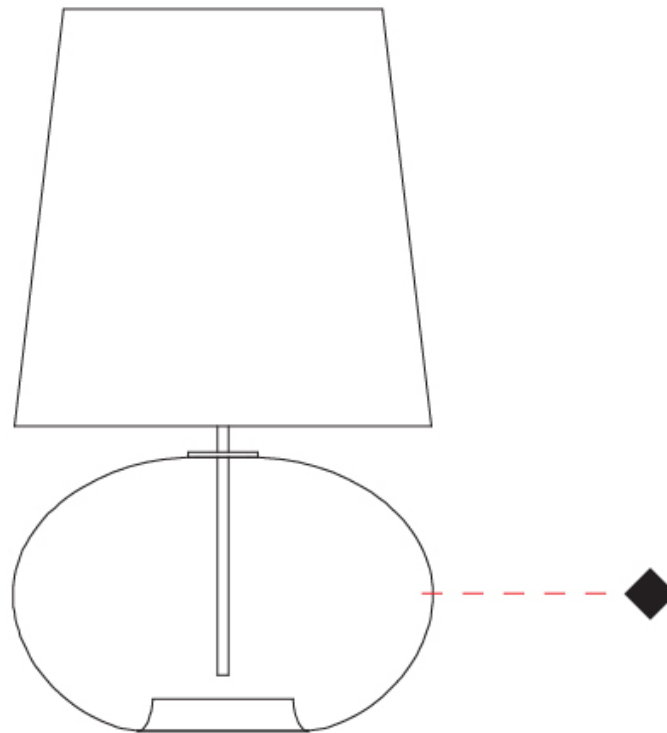

PARIGI CIPOLLA PORTABLE

D144009-

PROJECT	_____
TYPE	_____
SPECIFIER	_____
QUANTITY	_____
DATE	_____

D