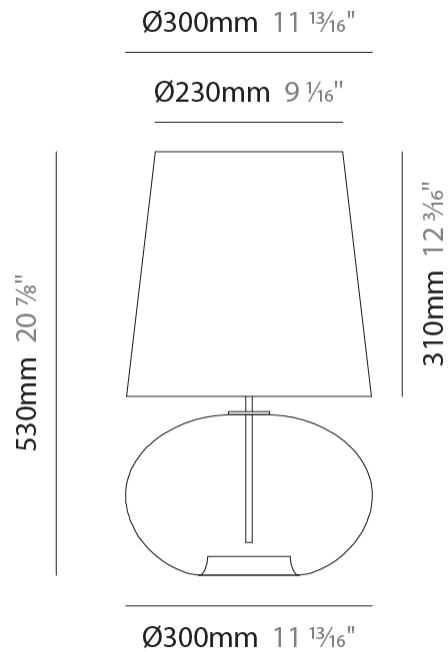

PARIGI CIPOLLA PORTABLE

D144009-

base number   Finish
Options

PROJECT	_____
TYPE	_____
SPECIFIER	_____
QUANTITY	_____
DATE	_____

1. To build a product code in our configurator select the specify button on the base model # product page
2. To build a manual product code on this datasheet choose from the options listed below in blue font and add the suffix to the base model #

GENERAL

Series: Parigi Cipolla
Partner: Cangini & Tucci
Division: Design
Installation: Portable
Product Type: Table
Mounting Location: Table

PHYSICAL

Shape: Sphere
Diameter (mm): 300
Diameter (in): 11 ¹³/₁₆"
Height (mm): 530
Height (in): 20 ⁷/₈"
Weight (kg): 1.65
Weight (lbs): 3.64
Fixture Finish: [AMB / GRN / PNK / RUB / SKB / SMK / TOB / TRA](#)
Holder Finish: CHR
Fixture Material: Glass / Metal
Primary Material: Glass - Borosilicate

ELECTRICAL

Number of Lamps: 1
Lamp Type: LED Retrofit
Bulb Included: Bulb Not Included
Max. Wattage Per Lamp (W): 7
Lamp Base: E26
Input Voltage (V): 120
Upon Request: 277Vac / GU24

LED

OPTICAL

RATINGS AND CERTIFICATIONS

Certified By: Certified for North American Standards
IP rating: IP20