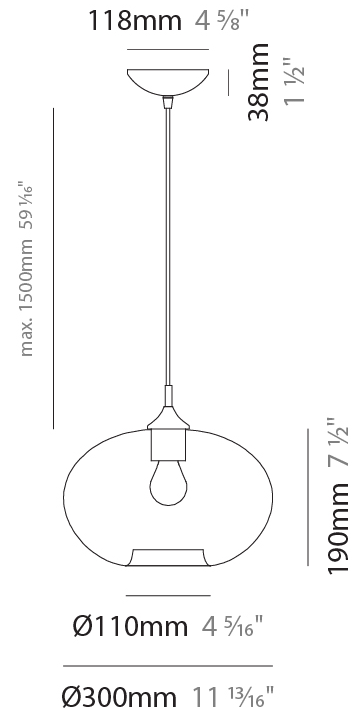

PROJECT	
TYPE	
SPECIFIER	
QUANTITY	
DATE	

PARIGI CIPOLLA MONOPOINT SUSPENSION

D141077-

base number   Finish
Options

1. To build a product code in our configurator select the specify button on the base model # product page
2. To build a manual product code on this datasheet choose from the options listed below in blue font and add the suffix to the base model #

GENERAL

Series: Parigi Cipolla
Subseries: Parigi Cipolla Monopoint
Partner: Cangini & Tucci
Division: Design
Installation: Suspension
Product Type: Pendant
Mounting Location: Ceiling

PHYSICAL

Shape: Sphere
Diameter (mm): 300
Diameter (in): 11 ¹³/₁₆
Height (mm): 190
Height (in): 7 ¹/₂
Max. Overall Height (mm): 1690
Max. Overall Height (in): 66 ⁹/₁₆
Weight (kg): 1.40
Weight (lbs): 3.09
Fixture Finish:
Holder Finish: CHR
Fixture Material: Glass / Metal
Primary Material: Glass - Borosilicate
Cable Details: 1500mm Cable

ELECTRICAL

Number of Lamps: 1
Lamp Type: LED Retrofit
Bulb Included: Bulb Not Included
Max. Wattage Per Lamp (W): 8
Lamp Base: E26
Input Voltage (V): 120
Upon Request: 277Vac / GU24

LED

OPTICAL

RATINGS AND CERTIFICATIONS

Certified By: Certified for North American Standards
IP rating: IP20