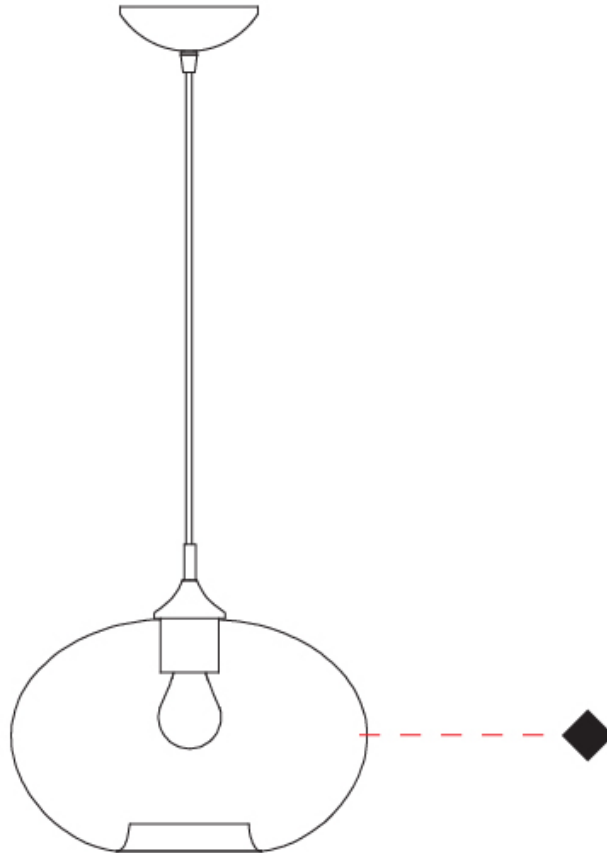

PARIGI CIPOLLA MONOPOINT SUSPENSION

D141077-

PROJECT

TYPE

SPECIFIER

QUANTITY

DATE

D